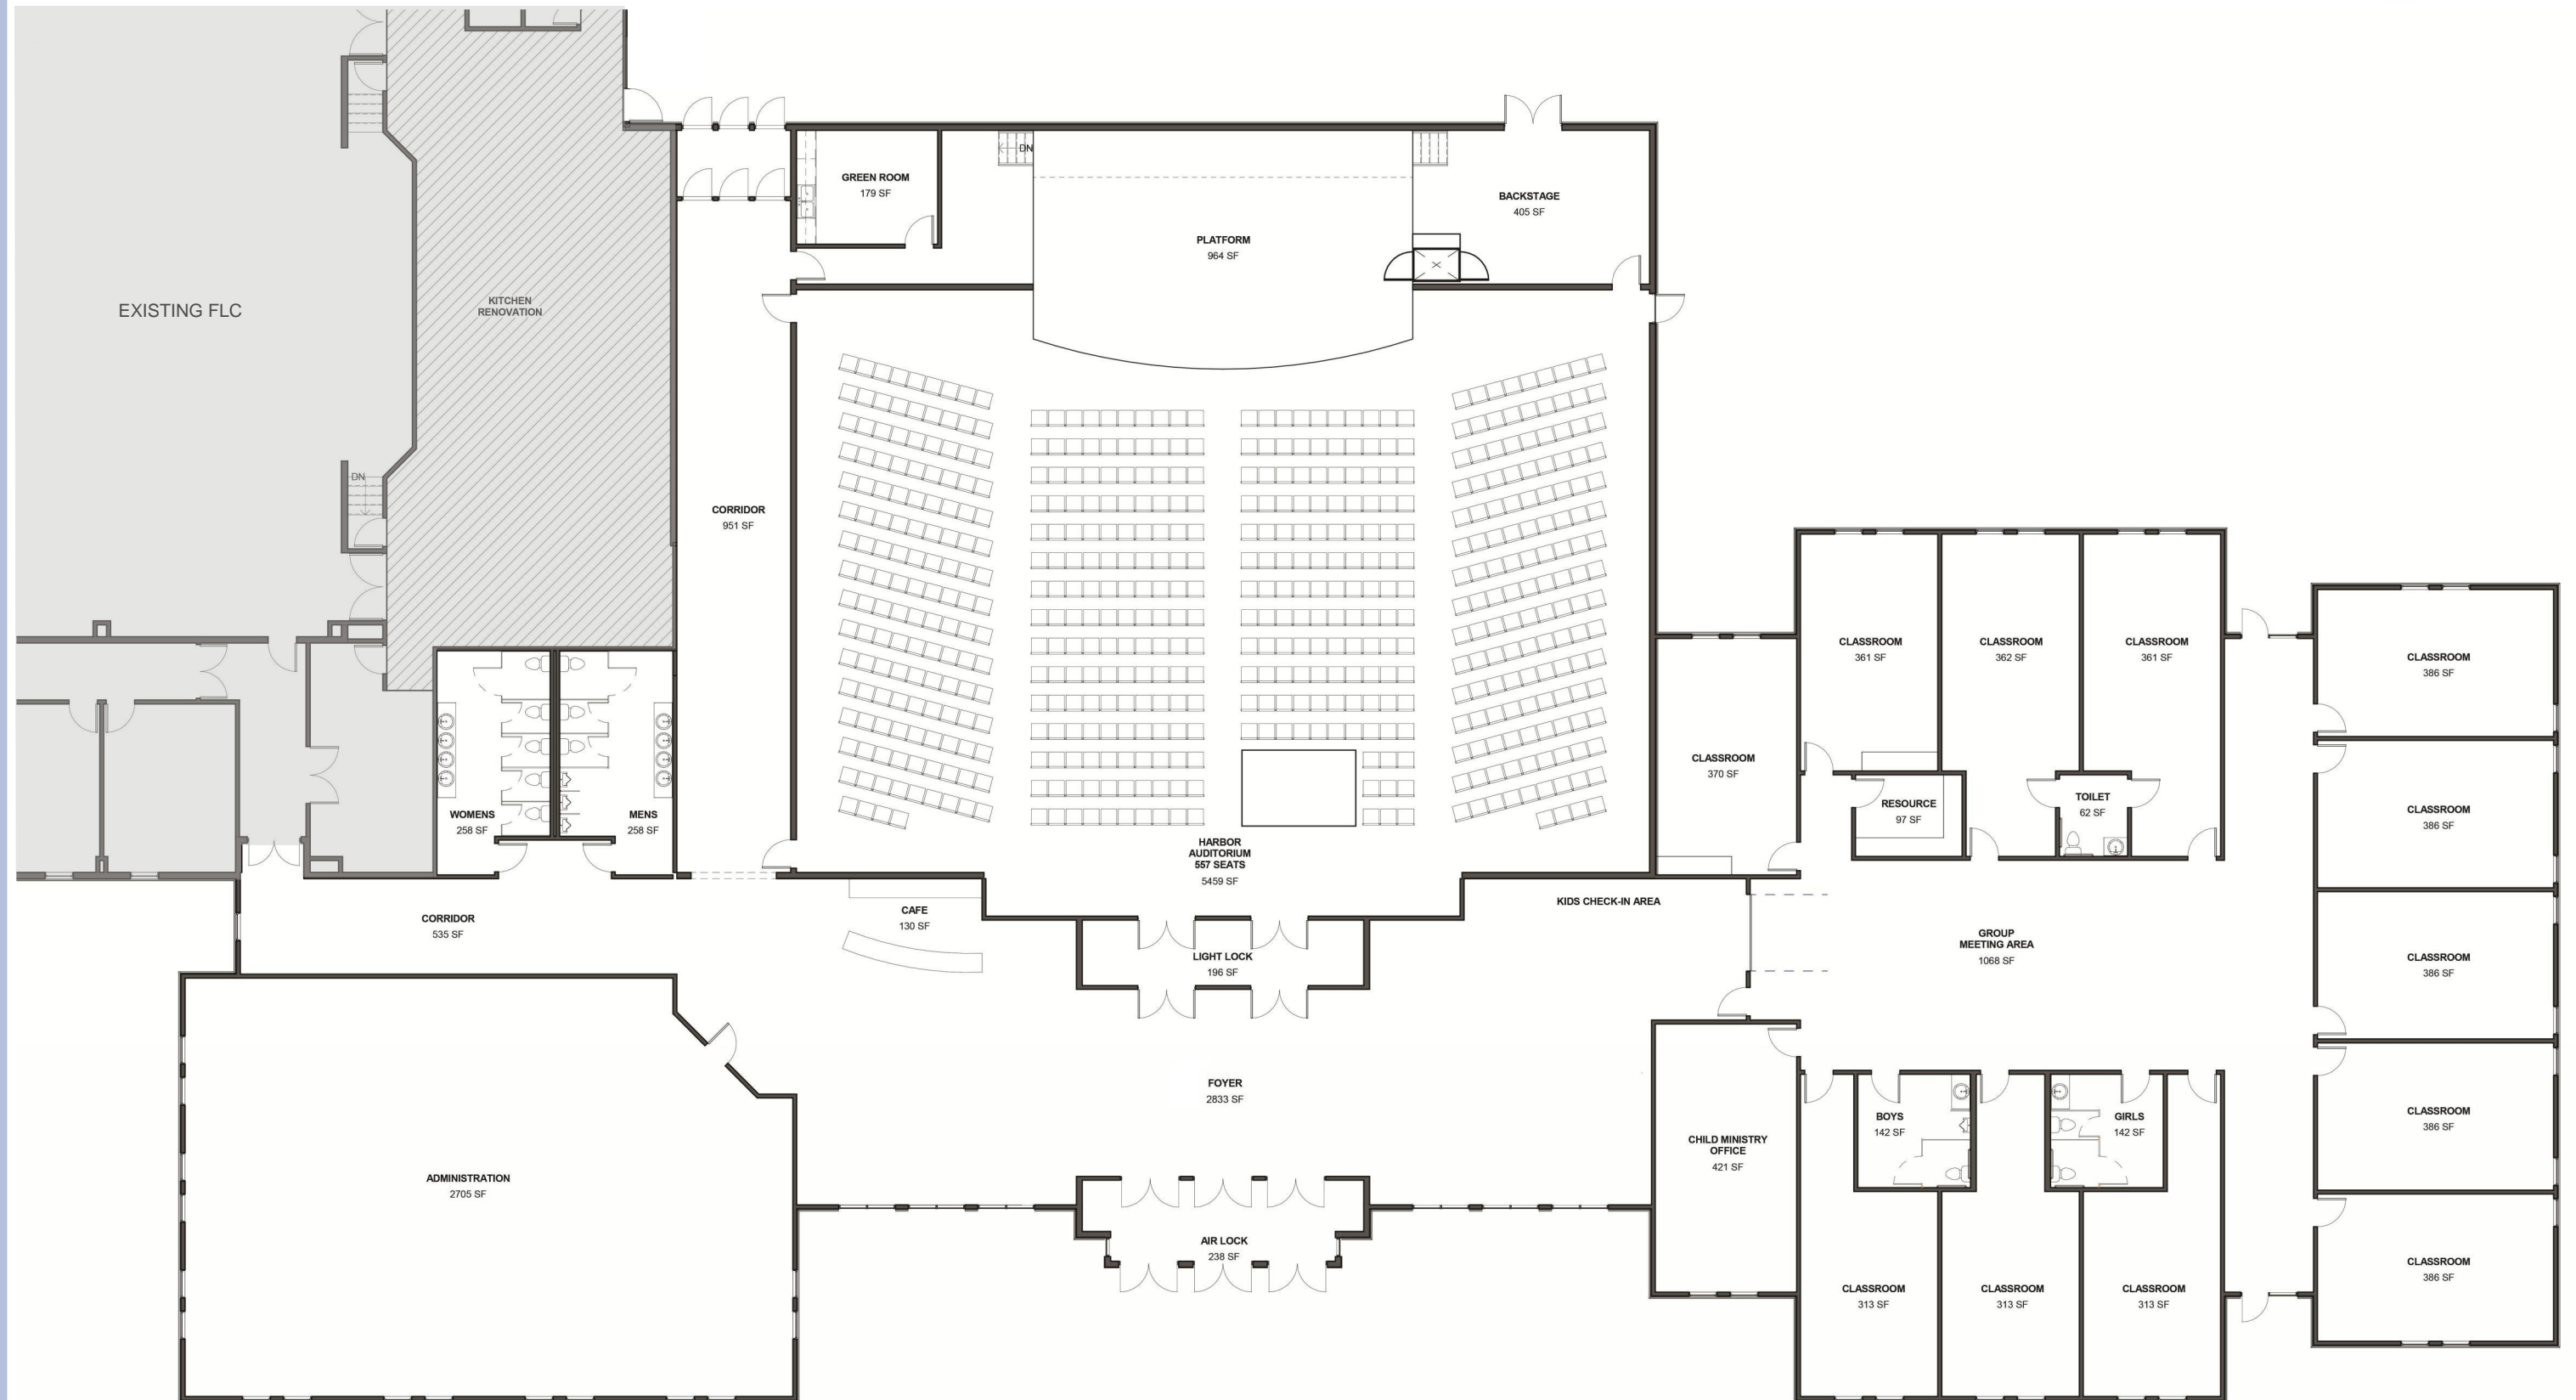

# SANCTUARY RENOVATION - FLOOR PLAN

BELIN MEMORIAL UNITED METHODIST CHURCH  
MURRELLS INLET, SOUTH CAROLINA

BELIN MEMORIAL UNITED METHODIST CHURCH  
MURRELLS INLET, SOUTH CAROLINA

# CAMPUS CENTER ADDITION - FLOOR PLAN

BELIN MEMORIAL UNITED METHODIST CHURCH  
MURRELLS INLET, SOUTH CAROLINA

BELIN MEMORIAL UNITED METHODIST CHURCH  
MURRELLS INLET, SOUTH CAROLINA

BELIN MEMORIAL UNITED METHODIST CHURCH  
MURRELLS INLET, SOUTH CAROLINA