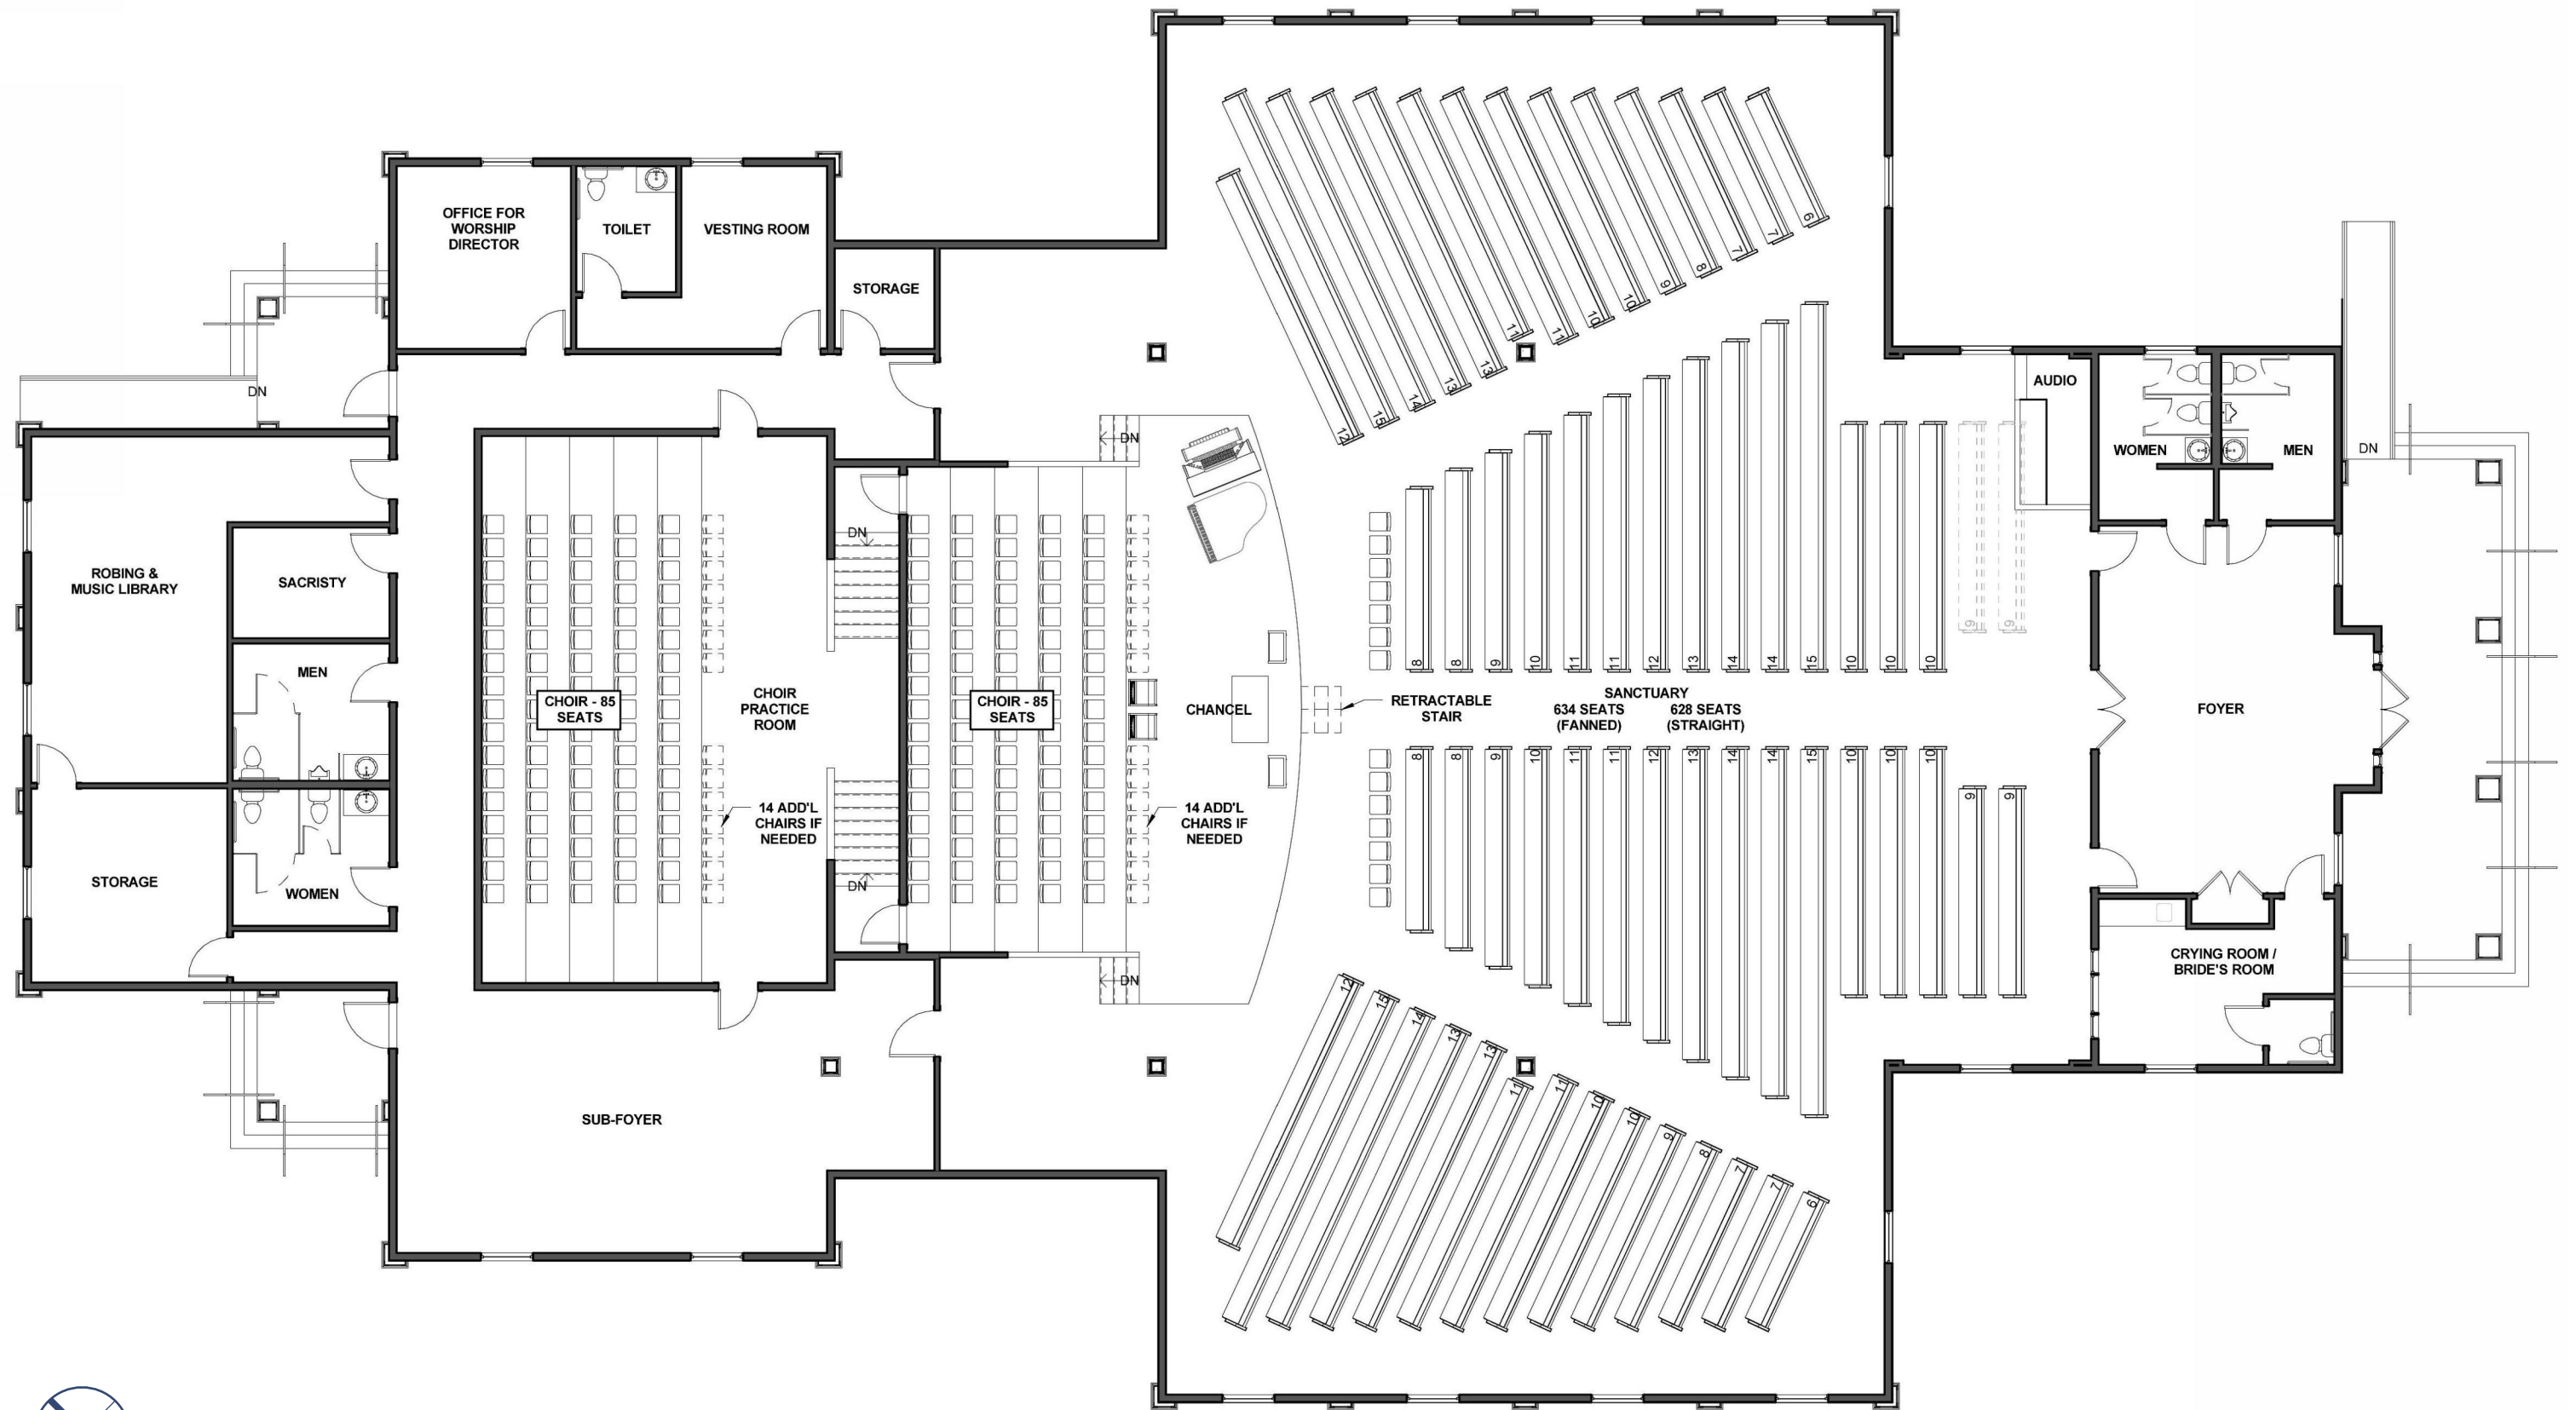

# SANCTUARY RENOVATION - FLOOR PLAN

BELIN MEMORIAL UNITED METHODIST CHURCH  
MURRELLS INLET, SOUTH CAROLINA

BELIN MEMORIAL UNITED METHODIST CHURCH  
MURRELLS INLET, SOUTH CAROLINA

# CAMPUS CENTER ADDITION - FLOOR PLAN

BELIN MEMORIAL UNITED METHODIST CHURCH  
MURRELLS INLET, SOUTH CAROLINA

BELIN MEMORIAL UNITED METHODIST CHURCH  
MURRELLS INLET, SOUTH CAROLINA

BELIN MEMORIAL UNITED METHODIST CHURCH  
MURRELLS INLET, SOUTH CAROLINA